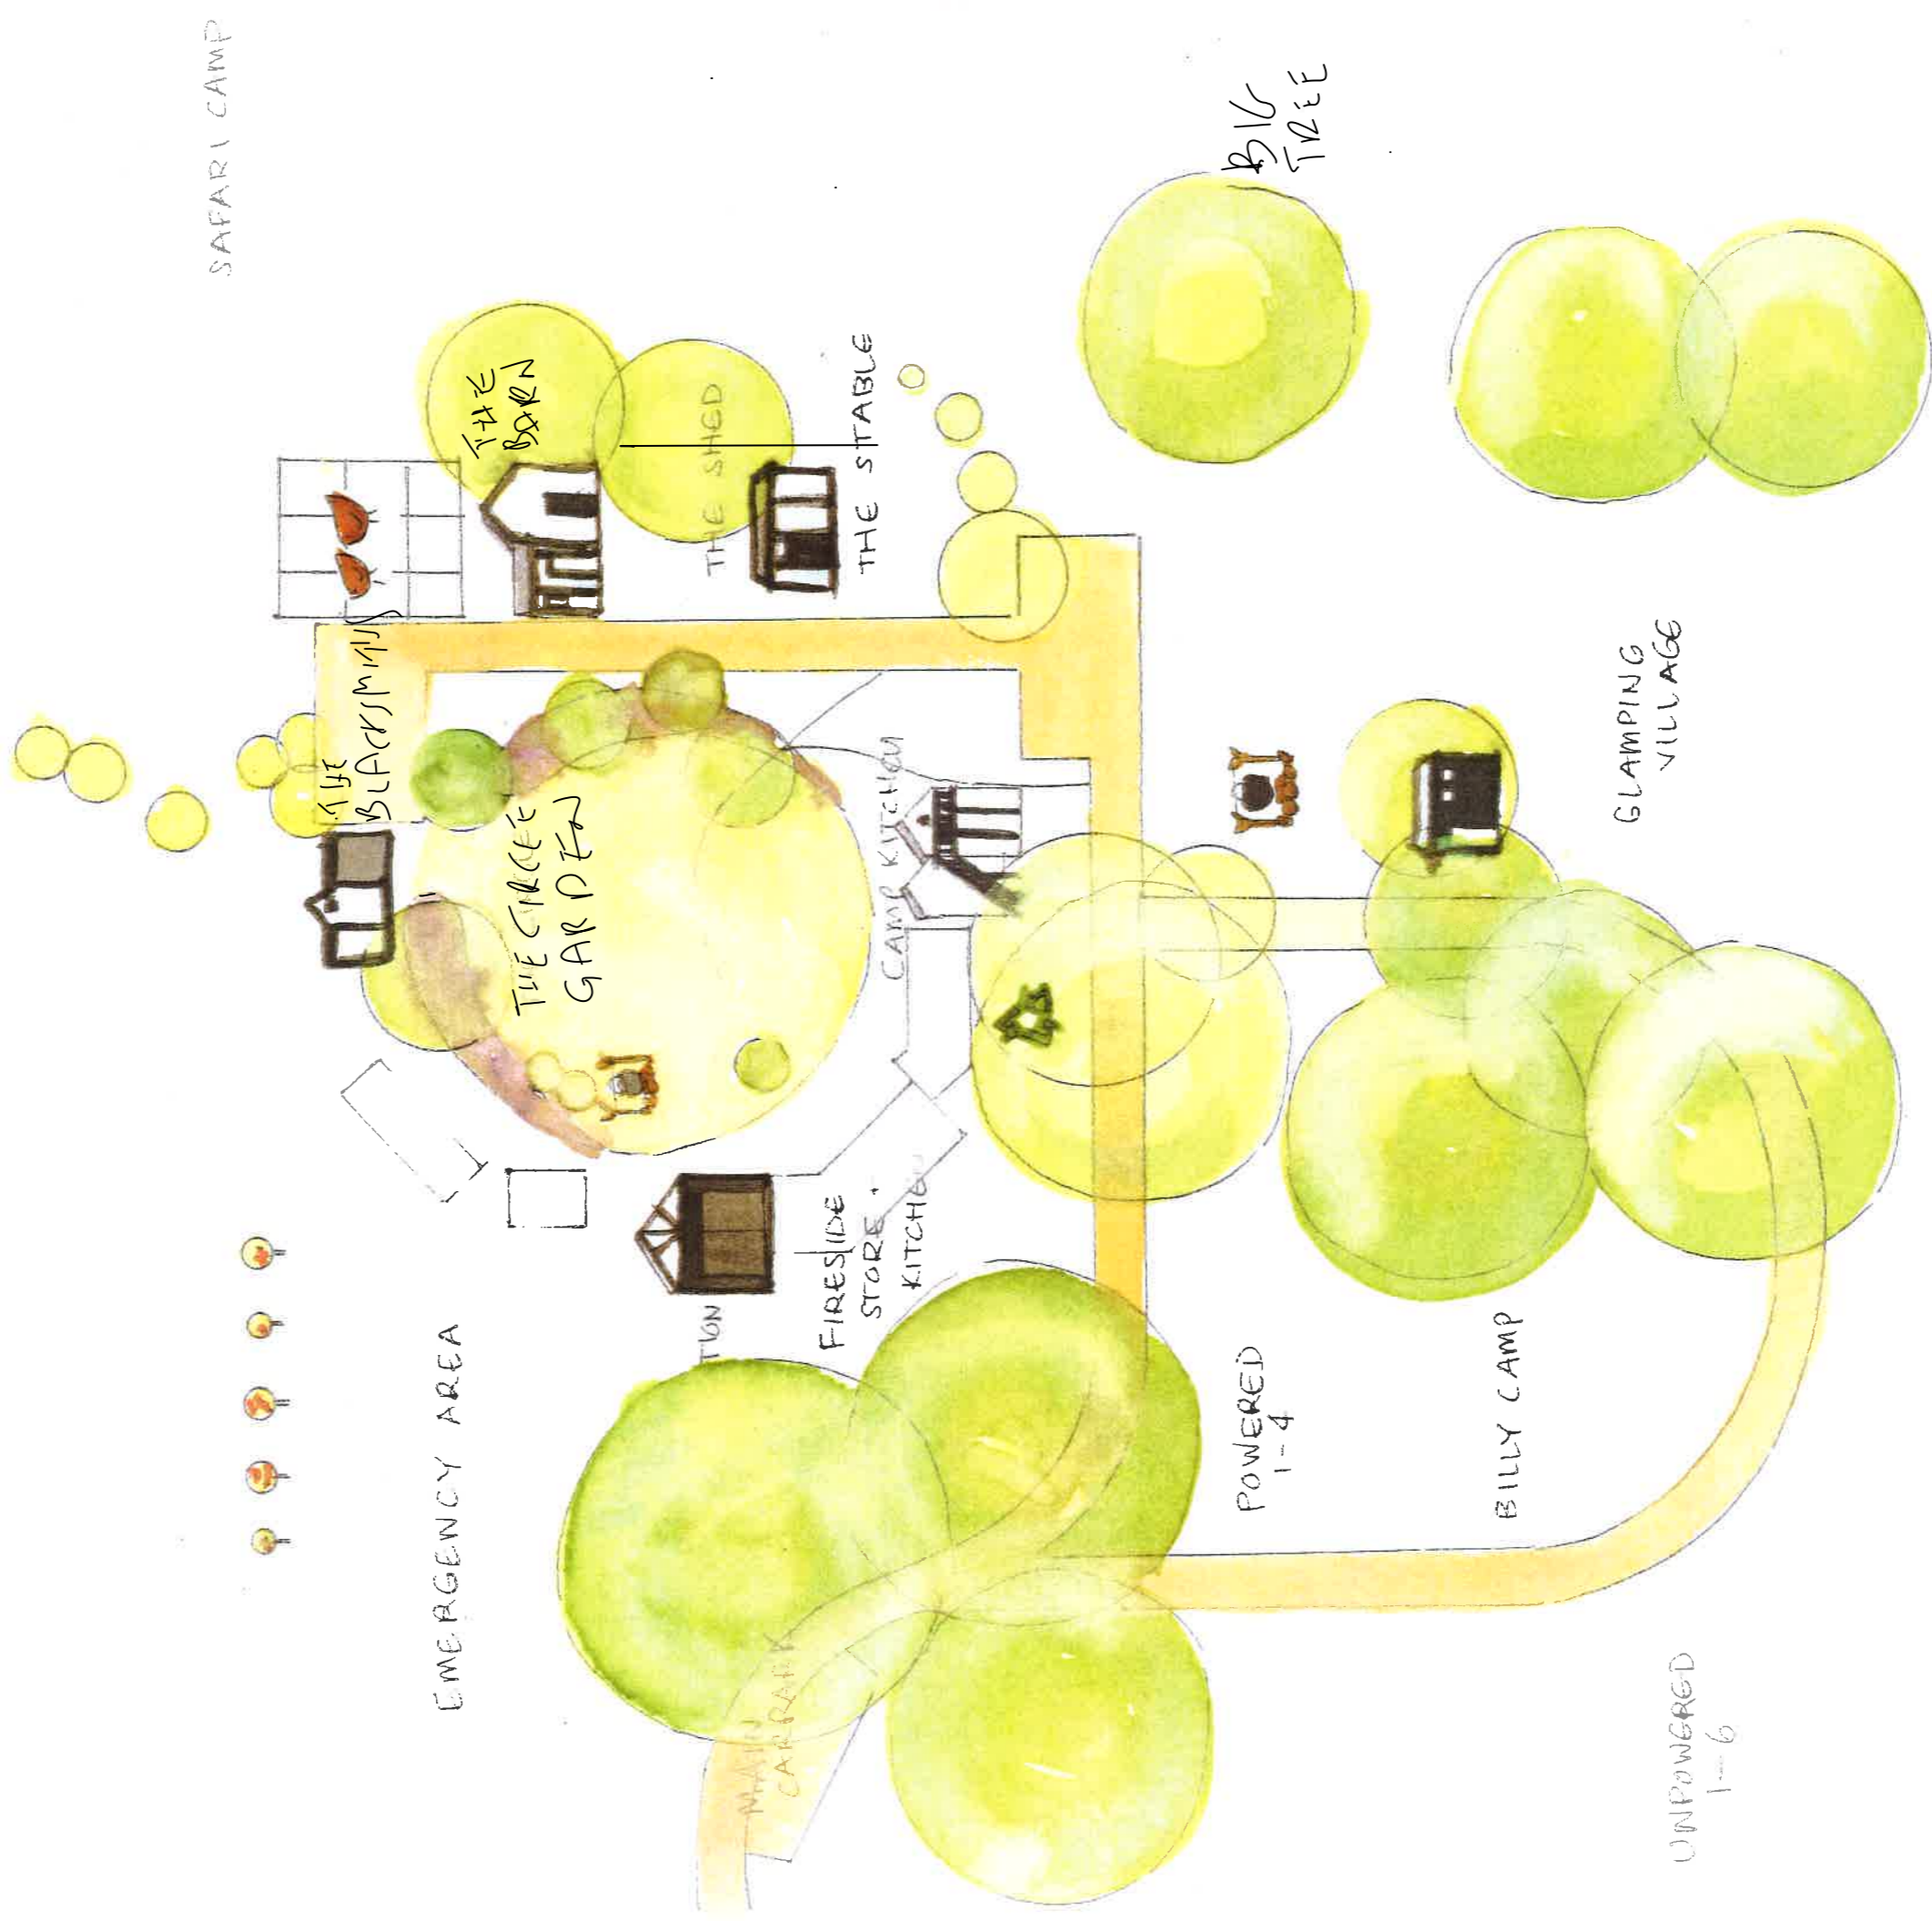

PRIVATE RESIDENCE

FOOD PRODUCTION

KEY

- | | | | |
|--|-------------|--|------------|
| | FIRE PIT | | WASTE |
| | TWIN BELL | | YOGA ROOM |
| | DELUXE BELL | | GAMES ROOM |
| | ECO CABIN | | BBQ |

← Rain Trail 50m
 → Forest Walk 50m